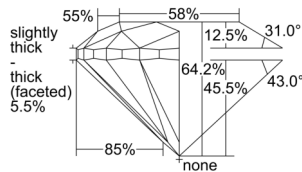

GIA®

FACSIMILE

GIA REPORT 2235423276

Verify this report at gia.edu

GIA NATURAL DIAMOND DOSSIER®

October 22, 2024
GIA Report Number 2235423276
Shape and Cutting Style ..... Round Brilliant
Measurements ..... 4.87 - 4.96 x 3.15 mm

GRADING RESULTS

Carat Weight ..... 0.47 carat
Color Grade ..... H
Clarity Grade S11
Cut Grade ..... Good

ADDITIONAL GRADING INFORMATION

Polish ..... Good
Symmetry ..... Fair
Fluorescence ..... Faint
Clarity Characteristics ..... Crystal, Cloud
Inscription(s): GIA 2235423276

PROPORTIONS

Profile to actual proportions

GRADING SCALES

GIA COLOR SCALE	GIA CLARITY SCALE	GIA CUT SCALE
D	FLAWLESS	EXCELLENT
E	FLAWLESS	
F	INTERNALLY FLAWLESS	VERY GOOD
G	FLAWLESS	
H	VVS₁	GOOD
I	VVS₂	
J	VS₁	FAIR
K	VS₂	
L	S1₁	POOR
M	S1₂	
N	I₁	
O	I₂	
P	I₃	
Q		
R		
S		
T		
U		
V		
W		
X		
Y		
Z